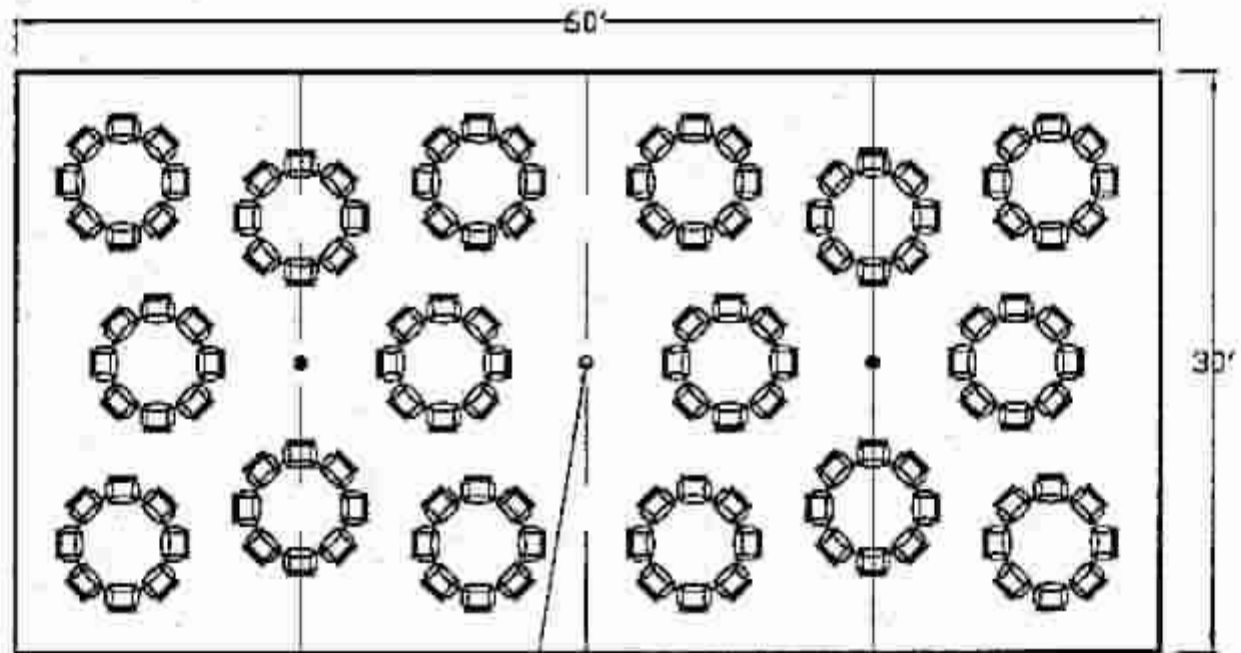

FORMAT

**5' DIA. ROUND TABLES WITH
STANDARD SEATING AND
DANCE FLOOR.**

DIMENSIONS 30' X 60'

CAPACITY 112 SEATS

© 2001 **A.E. Parkins Tents**

41 Beech Lane

Elizabethtown, PA 17022

(717) 361-8198

www.AEParkinsTents.com

TENT CENTER POLE (TYP.)

FORMAT

**5' DIA. ROUND TABLES WITH
STANDARD SEATING.**

DIMENSIONS 30' X 60'

CAPACITY 128 SEATS

© 2001 **A.E. Parkins Tents**

41 Beech Lane

FORMAT	
<i>8' RECTRANGULAR TABLES WITH STANDARD SEATING AND DANCE FLOOR.</i>	
DIMENSIONS	<i>30' X 60'</i>
CAPACITY	<i>144 SEATS</i>

© 2001 **A.E. Parkins Tents**
 41 Beech Lane
 Elizabethtown, PA 17022
 (717) 361-8198
www.AEParkinsTents.com

TENT CENTER POLE (TYP.)

FORMAT	
8' RECTRANGULAR TABLES WITH STANDARD SEATING.	
DIMENSIONS	30' X 60'
CAPACITY	160 SEATS

© 2001 **A.E. Parkins Tents**
 41 Beech Lane
 Elizabethtown, PA 17022
 (717) 361-8198
www.AEParkinsTents.com