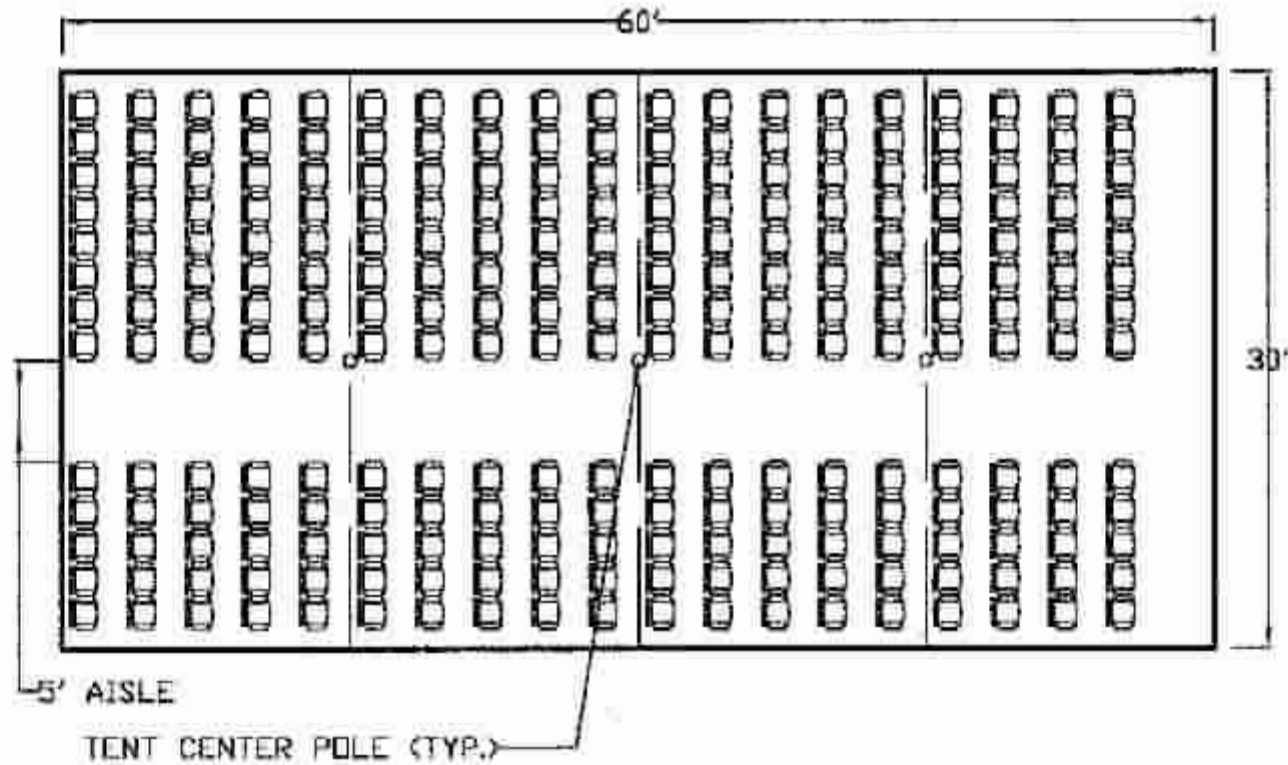

www.AEParkinsTents.com

TENT CENTER POLE (TYP.)

FORMAT

**5' DIA. ROUND TABLES WITH
STANDARD SEATING.**

DIMENSIONS 30' X 60'

CAPACITY 128 SEATS

© 2001 **A.E. Parkins Tents**

41 Beech Lane

Elizabethtown, PA 17022

(717) 361-8198

www.AEParkinsTents.com

FORMAT	
<i>MEETING OR CHURCH STYLE LAYOUT</i>	
DIMENSIONS	<i>30' X 60'</i>
CAPACITY	<i>247 SEATS</i>

© 2001 **A.E. Parkins Tents**
 41 Beech Lane
 Elizabethtown, PA 17022
 (717) 361-8198
www.AEParkinsTents.com

FORMAT	
<i>8' RECTRANGULAR TABLES WITH STANDARD SEATING AND DANCE FLOOR.</i>	
DIMENSIONS	<i>30' X 60'</i>
CAPACITY	<i>144 SEATS</i>

© 2001 **A.E. Parkins Tents**
 41 Beech Lane
 Elizabethtown, PA 17022
 (717) 361-8198
www.AEParkinsTents.com

TENT CENTER POLE (TYP.)

FORMAT	
8' RECTRANGULAR TABLES WITH STANDARD SEATING.	
DIMENSIONS	30' X 60'
CAPACITY	160 SEATS

© 2001 **A.E. Parkins Tents**
 41 Beech Lane
 Elizabethtown, PA 17022
 (717) 361-8198
www.AEParkinsTents.com