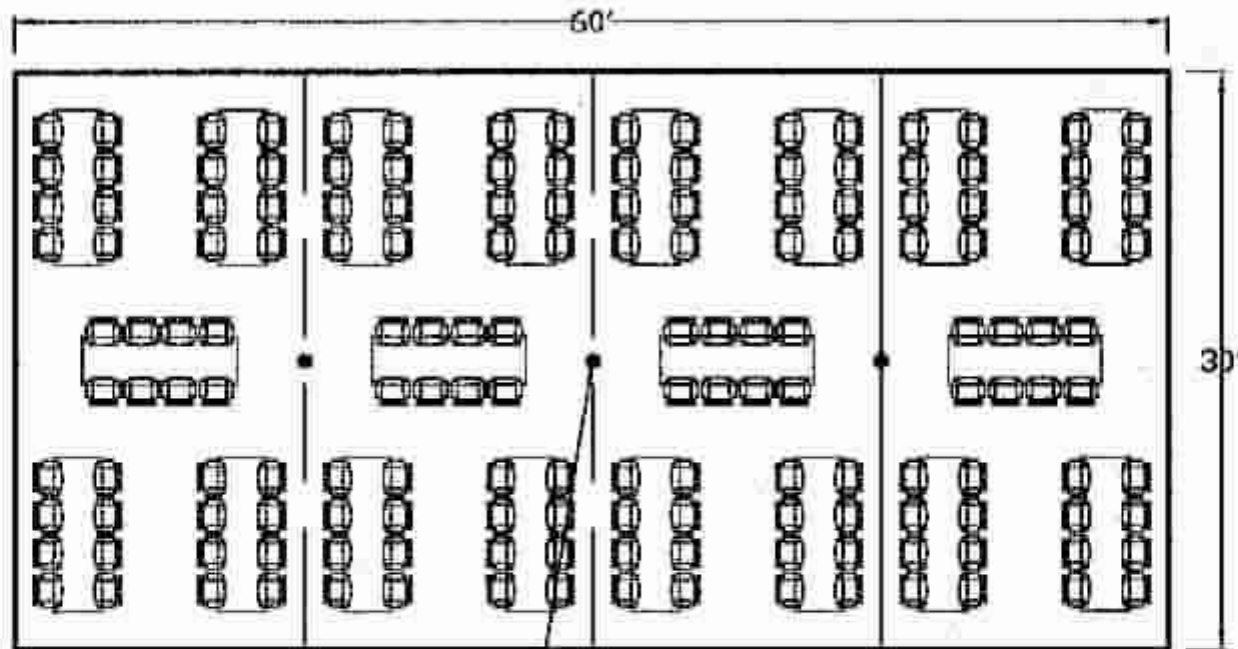

www.AEParkinsTents.com

TENT CENTER POLE (TYP.)

FORMAT

**5' DIA. ROUND TABLES WITH
STANDARD SEATING.**

DIMENSIONS 30' X 60'

CAPACITY 128 SEATS

© 2001 **A.E. Parkins Tents**

41 Beech Lane

Elizabethtown, PA 17022

(717) 361-8198

www.AEParkinsTents.com

FORMAT	
<i>MEETING OR CHURCH STYLE LAYOUT</i>	
DIMENSIONS	<i>30' X 60'</i>
CAPACITY	<i>247 SEATS</i>

© 2001 **A.E. Parkins Tents**
 41 Beech Lane
 Elizabethtown, PA 17022
 (717) 361-8198
www.AEParkinsTents.com

FORMAT	
<i>8' RECTRANGULAR TABLES WITH STANDARD SEATING AND DANCE FLOOR.</i>	
DIMENSIONS	<i>30' X 60'</i>
CAPACITY	<i>144 SEATS</i>

© 2001 **A.E. Parkins Tents**
 41 Beech Lane
 Elizabethtown, PA 17022
 (717) 361-8198
www.AEParkinsTents.com

TENT CENTER POLE (TYP.)

FORMAT	
8' RECTRANGULAR TABLES WITH STANDARD SEATING.	
DIMENSIONS	30' X 60'
CAPACITY	160 SEATS

© 2001 **A.E. Parkins Tents**
 41 Beech Lane
 Elizabethtown, PA 17022
 (717) 361-8198
www.AEParkinsTents.com