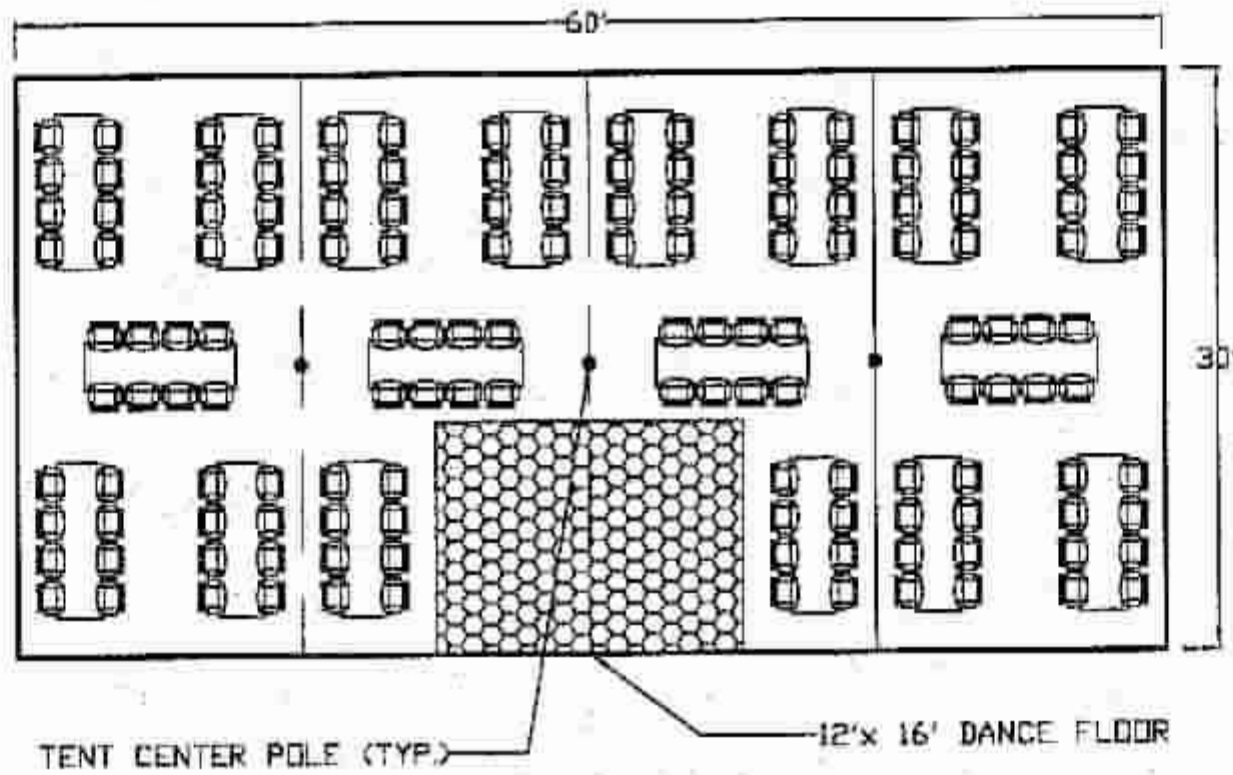

www.AEParkinsTents.com

TENT CENTER POLE (TYP.)

FORMAT

**5' DIA. ROUND TABLES WITH
STANDARD SEATING.**

DIMENSIONS 30' X 60'

CAPACITY 128 SEATS

© 2001 **A.E. Parkins Tents**

41 Beech Lane

Elizabethtown, PA 17022

(717) 361-8198

www.AEParkinsTents.com

FORMAT	
<i>MEETING OR CHURCH STYLE LAYOUT</i>	
DIMENSIONS	<i>30' X 60'</i>
CAPACITY	<i>247 SEATS</i>

© 2001 **A.E. Parkins Tents**
 41 Beech Lane
 Elizabethtown, PA 17022
 (717) 361-8198
www.AEParkinsTents.com

FORMAT	
<i>8' RECTRANGULAR TABLES WITH STANDARD SEATING AND DANCE FLOOR.</i>	
DIMENSIONS	<i>30' X 60'</i>
CAPACITY	<i>144 SEATS</i>

© 2001 **A.E. Parkins Tents**
 41 Beech Lane
 Elizabethtown, PA 17022
 (717) 361-8198
www.AEParkinsTents.com

TENT CENTER POLE (TYP.)

FORMAT	
8' RECTRANGULAR TABLES WITH STANDARD SEATING.	
DIMENSIONS	30' X 60'
CAPACITY	160 SEATS

© 2001 **A.E. Parkins Tents**
 41 Beech Lane
 Elizabethtown, PA 17022
 (717) 361-8198
www.AEParkinsTents.com